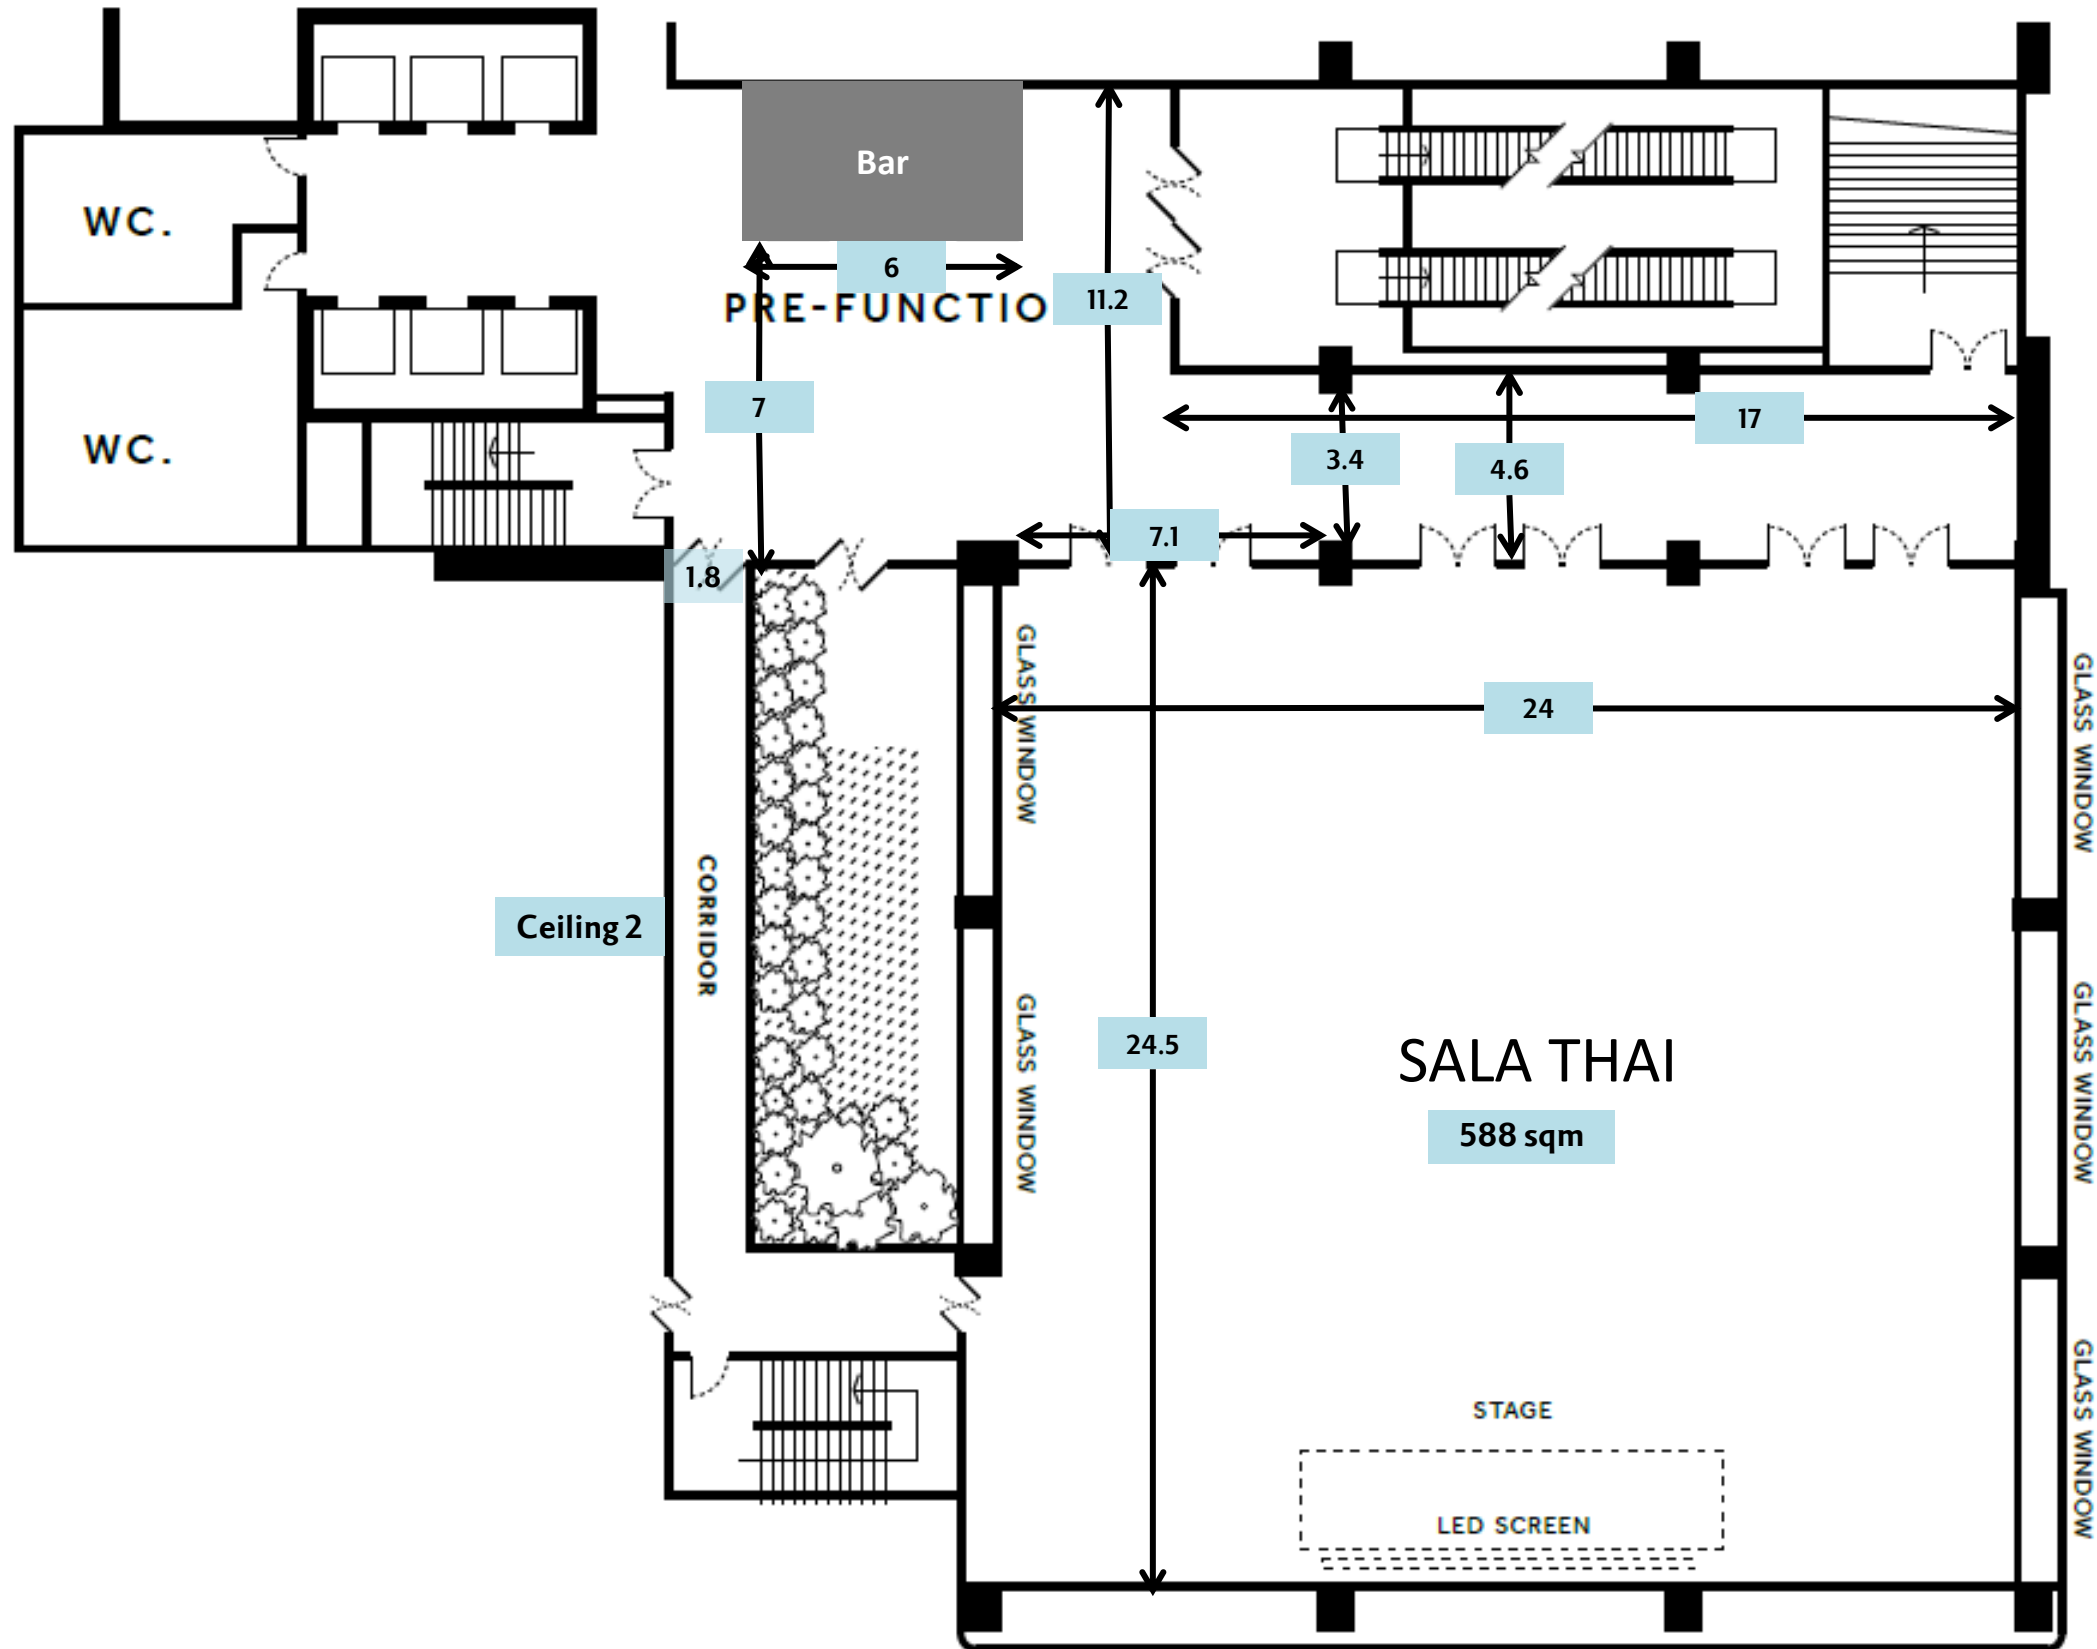

2ND Floor

Ceiling high 4.6 / 5.3

Foyer Ceiling high 4.6/ 5.2

3RD Floor

Thai Borophimarn 1 & 2 103.85 sqm
ceiling 2.9 m
Thai Borophimarn 3,4,5 93.44 sqm,
ceiling 3.2/3.9

5TH Floor

Ceiling high 3.6/9.1

Foyer Ceiling high 2.3

Ceiling 2

SALA THAI

588 sqm

STAGE

LED SCREEN

9TH Floor