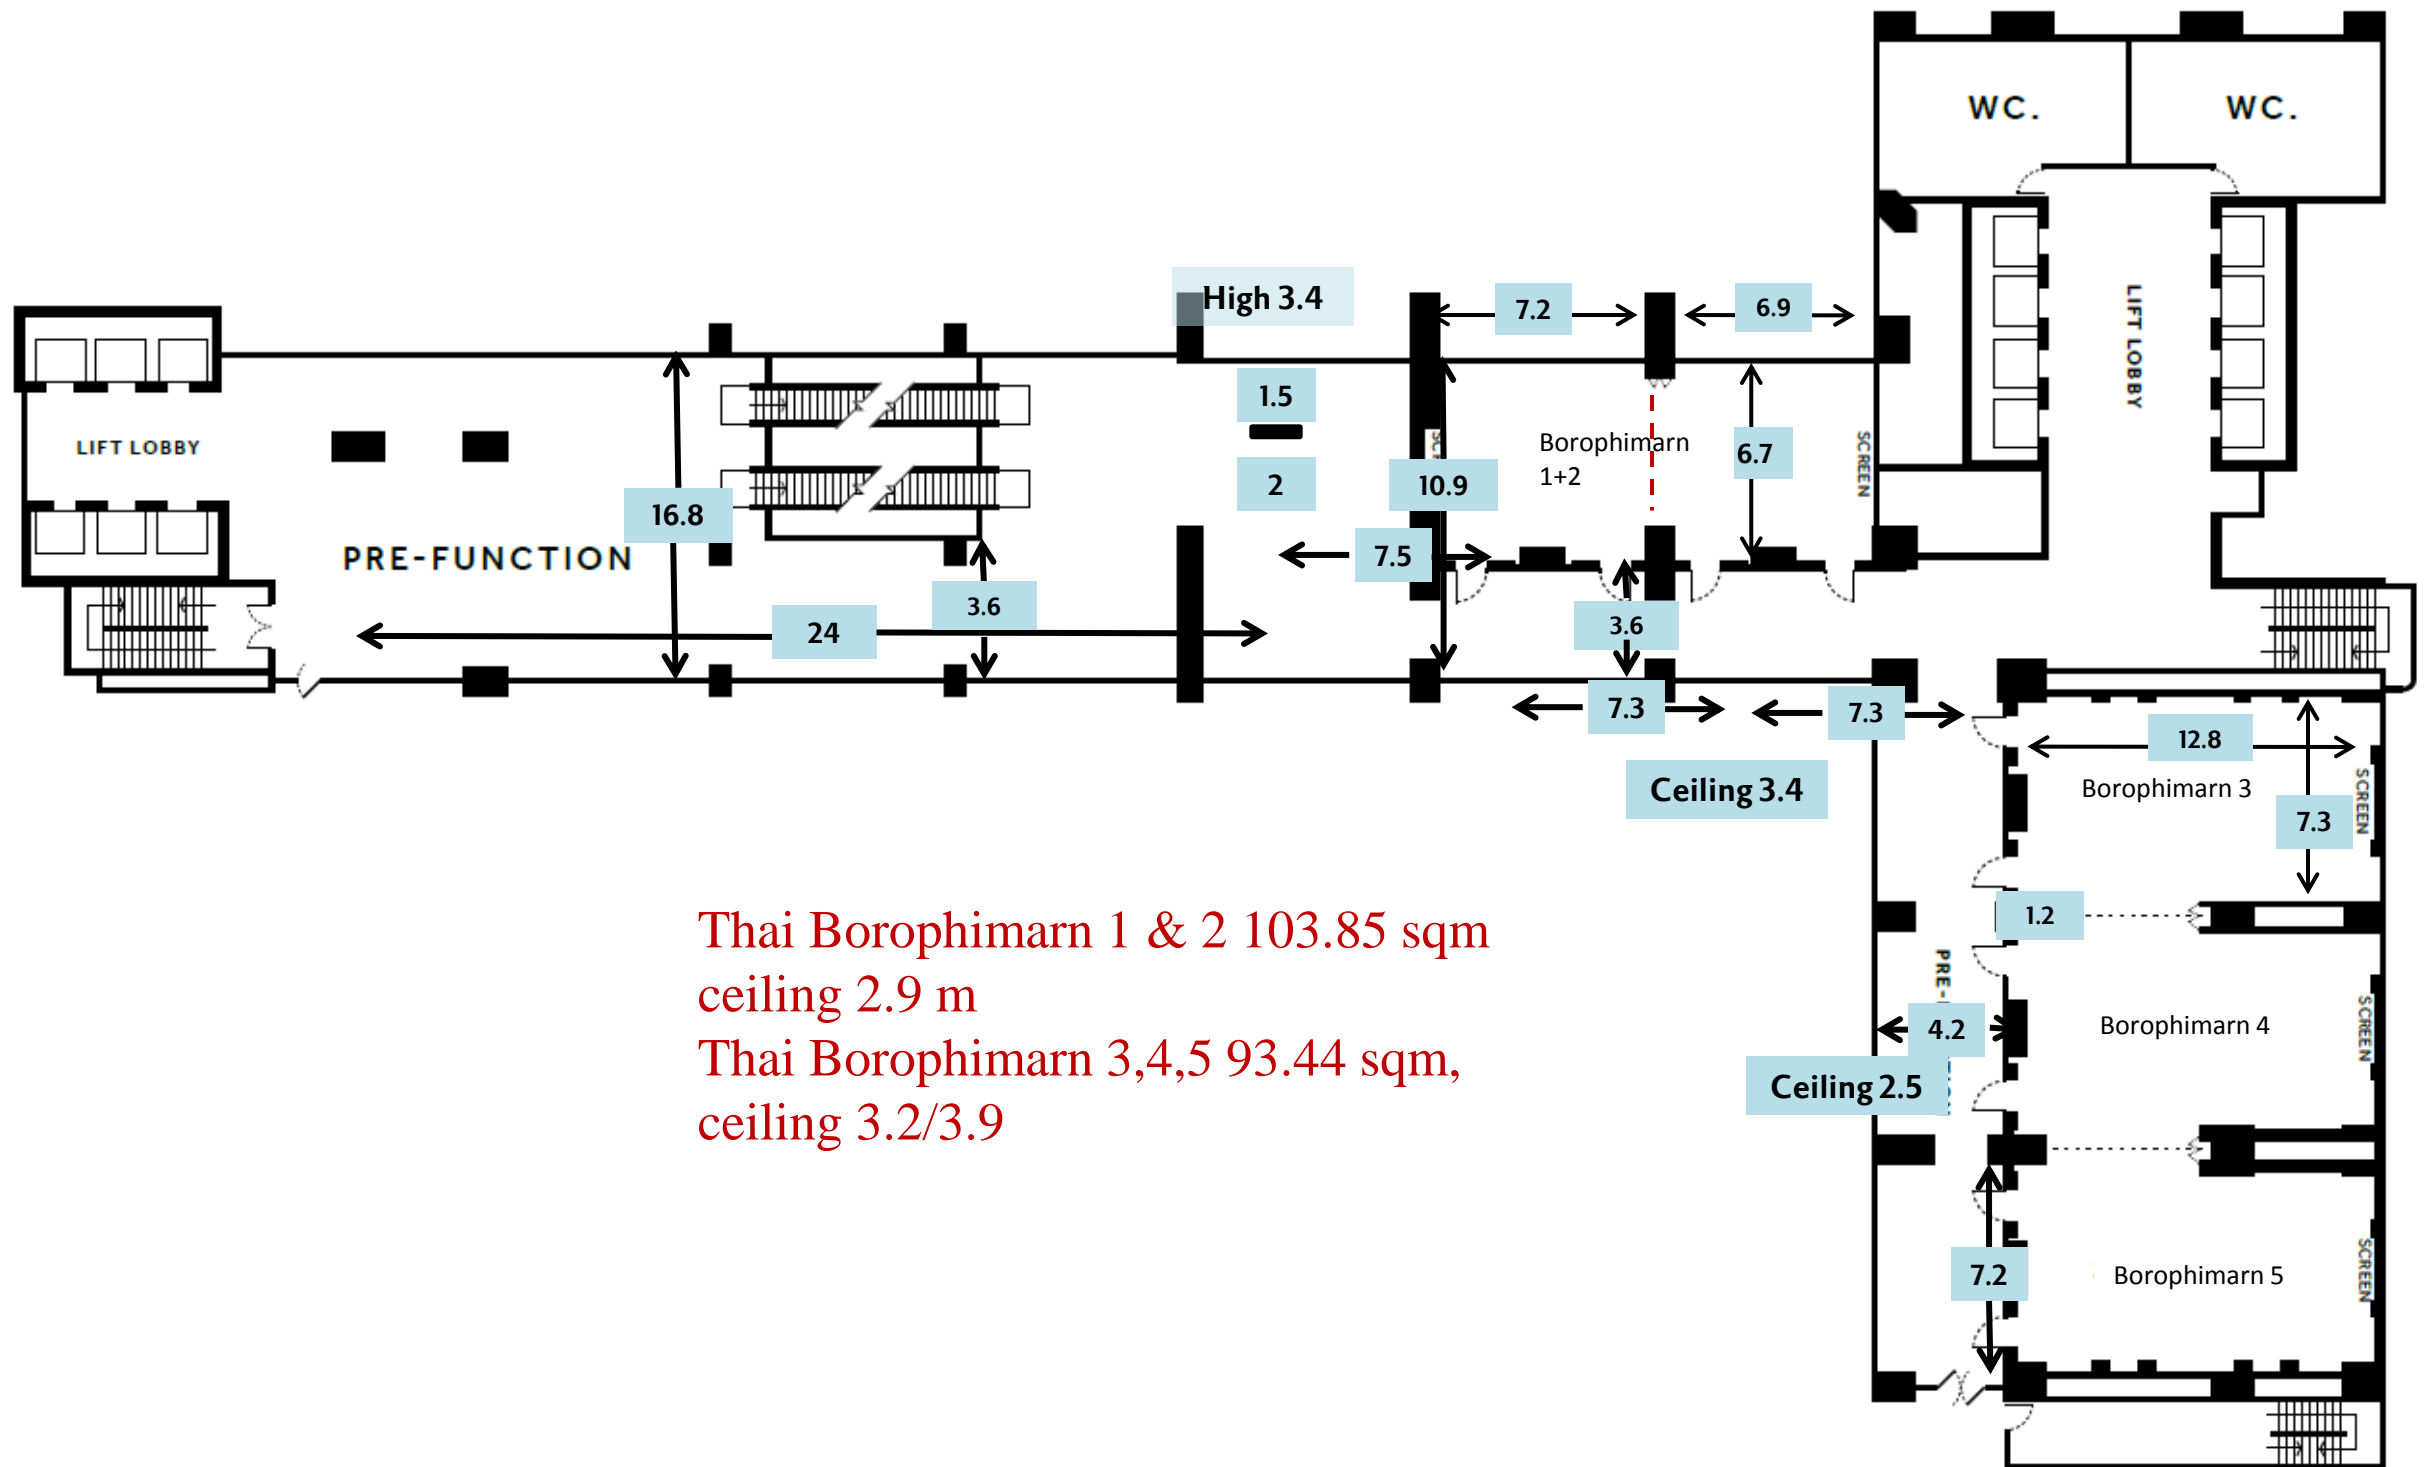

2ND Floor

Ceiling high 4.6 / 5.3

Foyer Ceiling high 4.6/ 5.2

3RD Floor

Thai Borophimarn 1 & 2 103.85 sqm
ceiling 2.9 m
Thai Borophimarn 3,4,5 93.44 sqm,
ceiling 3.2/3.9

5TH Floor

Ceiling high 3.6/9.1

Foyer Ceiling high 2.3

Ceiling 2

SALA THAI

588 sqm

STAGE

LED SCREEN

9TH Floor