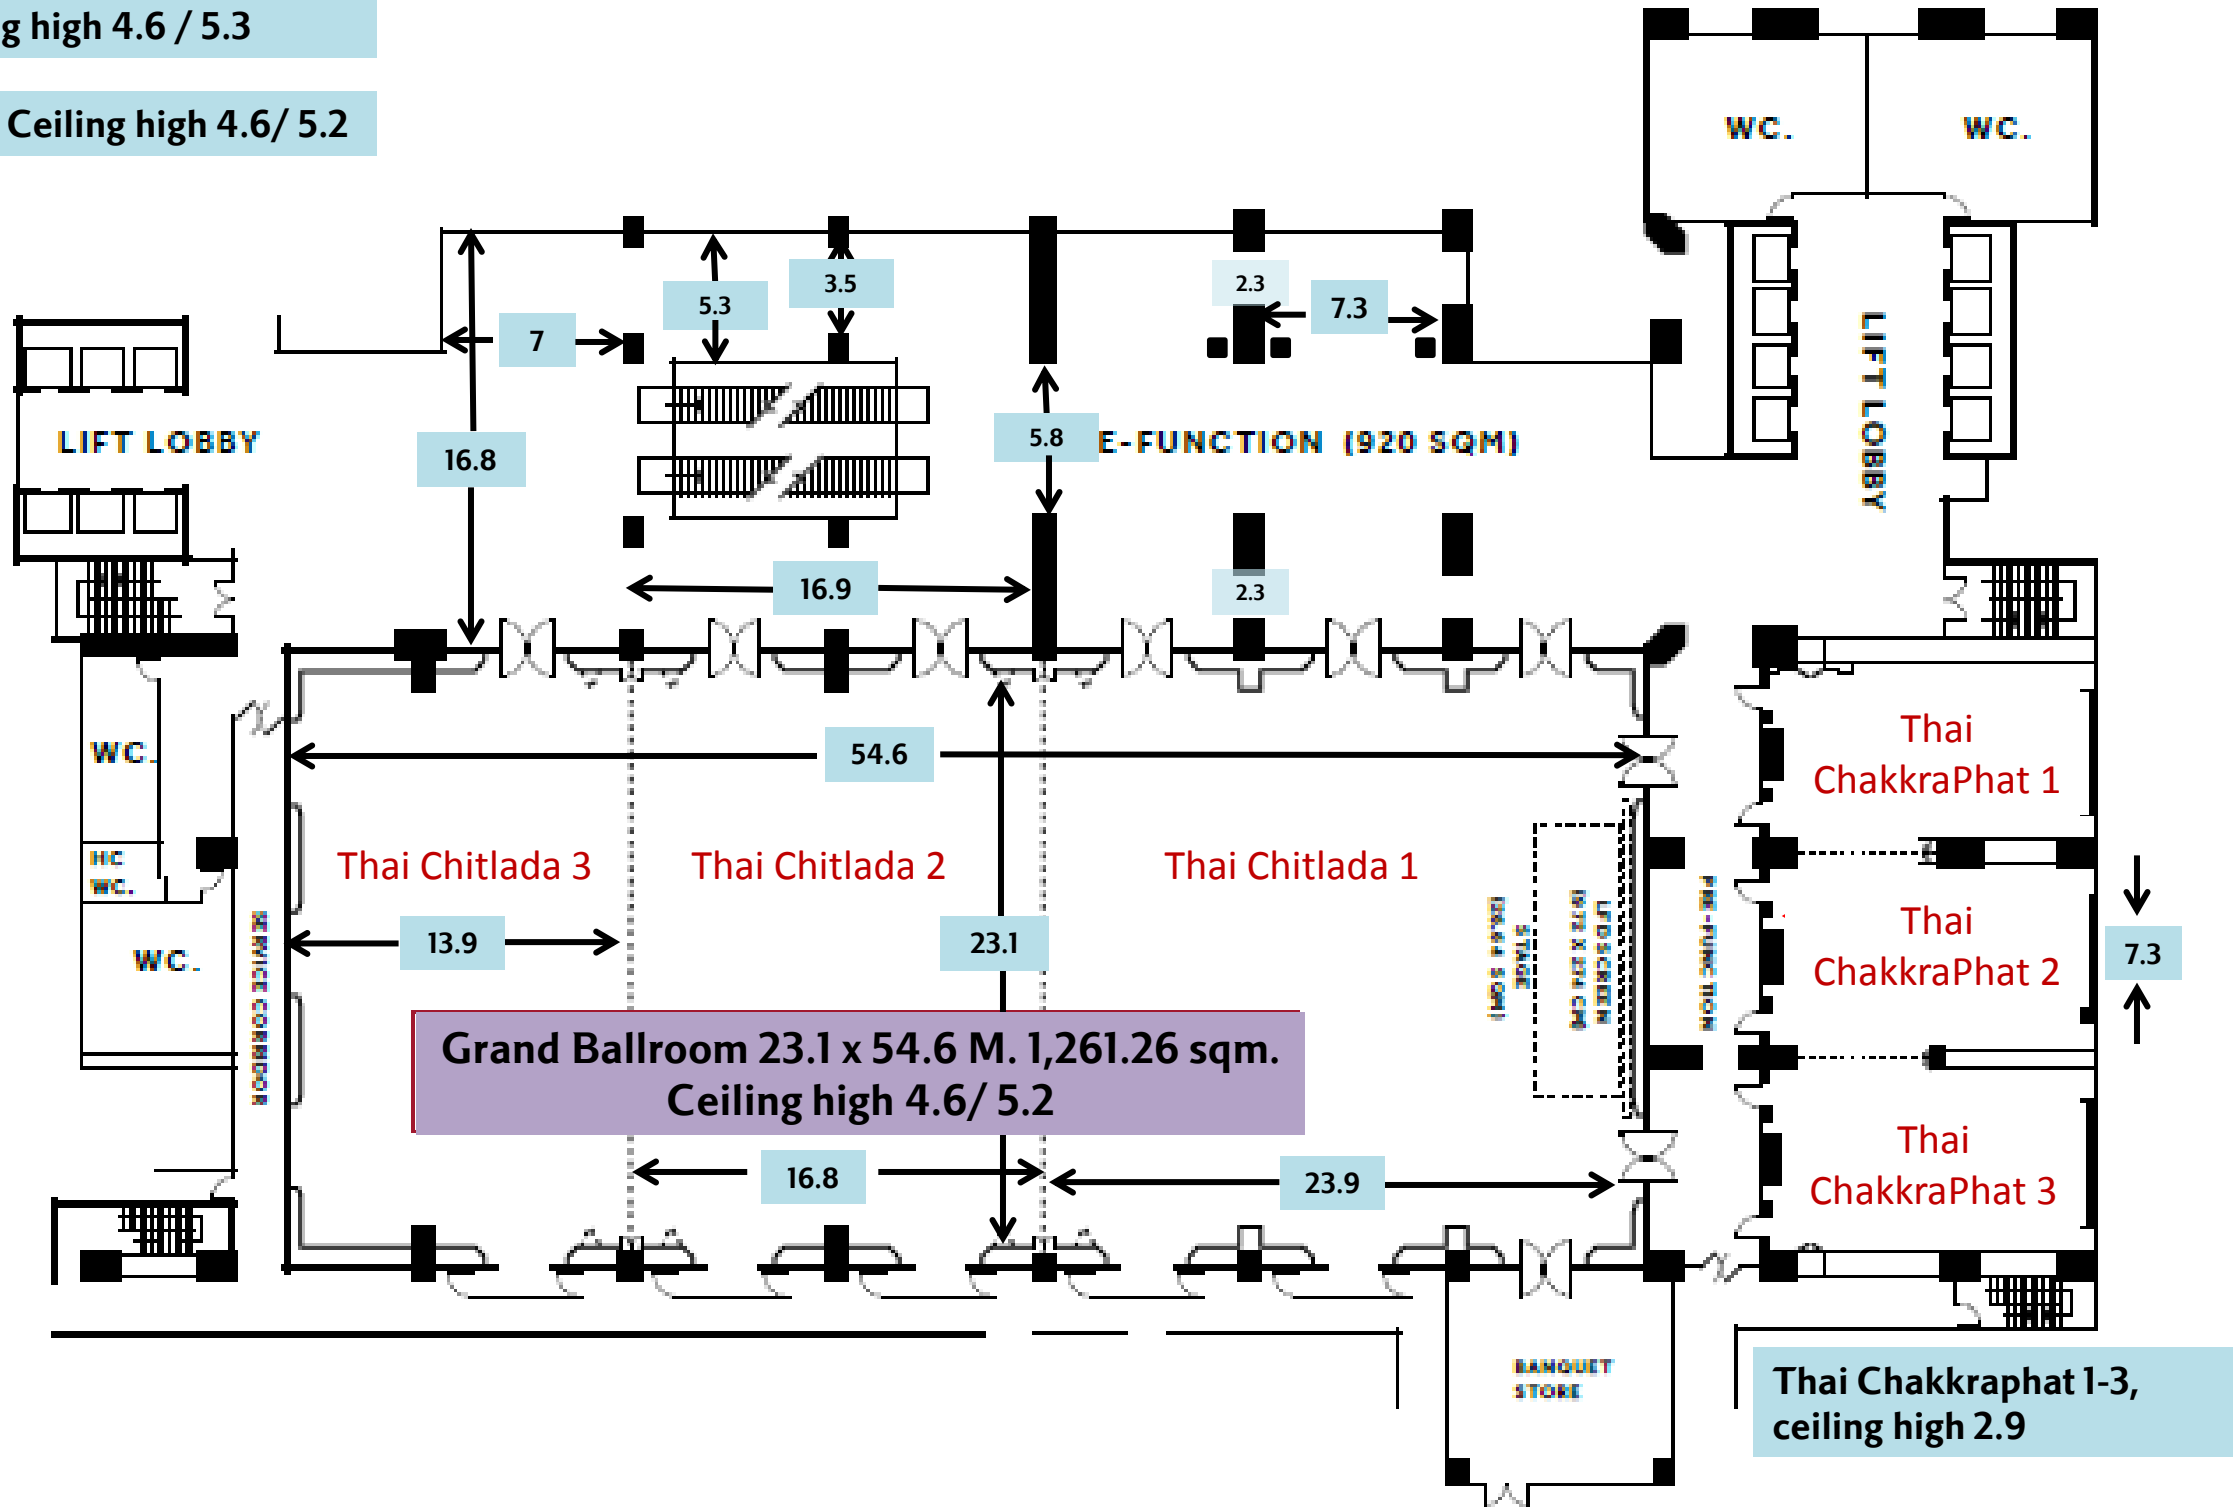

2ND Floor

Ceiling high 4.6 / 5.3

Foyer Ceiling high 4.6/ 5.2

3RD Floor

Thai Borophimarn 1 & 2 103.85 sqm
ceiling 2.9 m
Thai Borophimarn 3,4,5 93.44 sqm,
ceiling 3.2/3.9

5TH Floor

Ceiling high 3.6/9.1

Foyer Ceiling high 2.3

Ceiling 2

SALA THAI

588 sqm

STAGE

LED SCREEN

9TH Floor