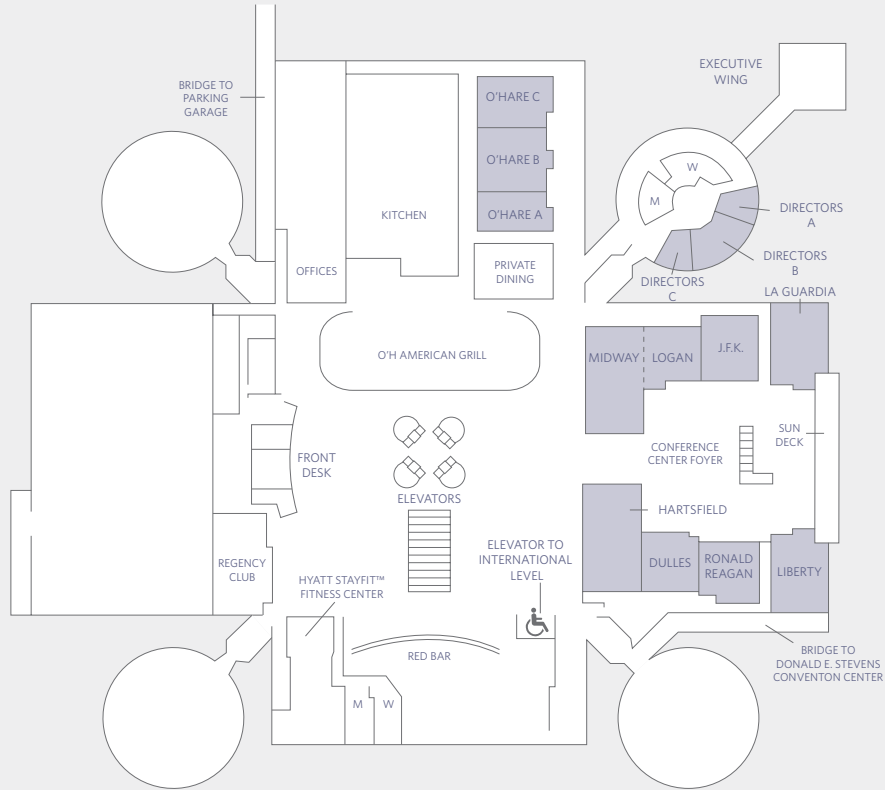

HYATT REGENCY O'HARE
 9300 Bryn Mawr Avenue
 Rosemont, Illinois 60018, USA
 T +1 847 696 1234
 HF +1 847 698 0139
 SF +1 847 663 4459
 ohare.regency.hyatt.com

FLOOR PLAN
 Entry Level

HYATT REGENCY O'HARE
 9300 Bryn Mawr Avenue
 Rosemont, Illinois 60018, USA
 T +1 847 696 1234
 HF +1 847 698 0139
 SF +1 847 663 4459
 ohare.regency.hyatt.com

FLOOR PLAN
 Lobby Level

International Level