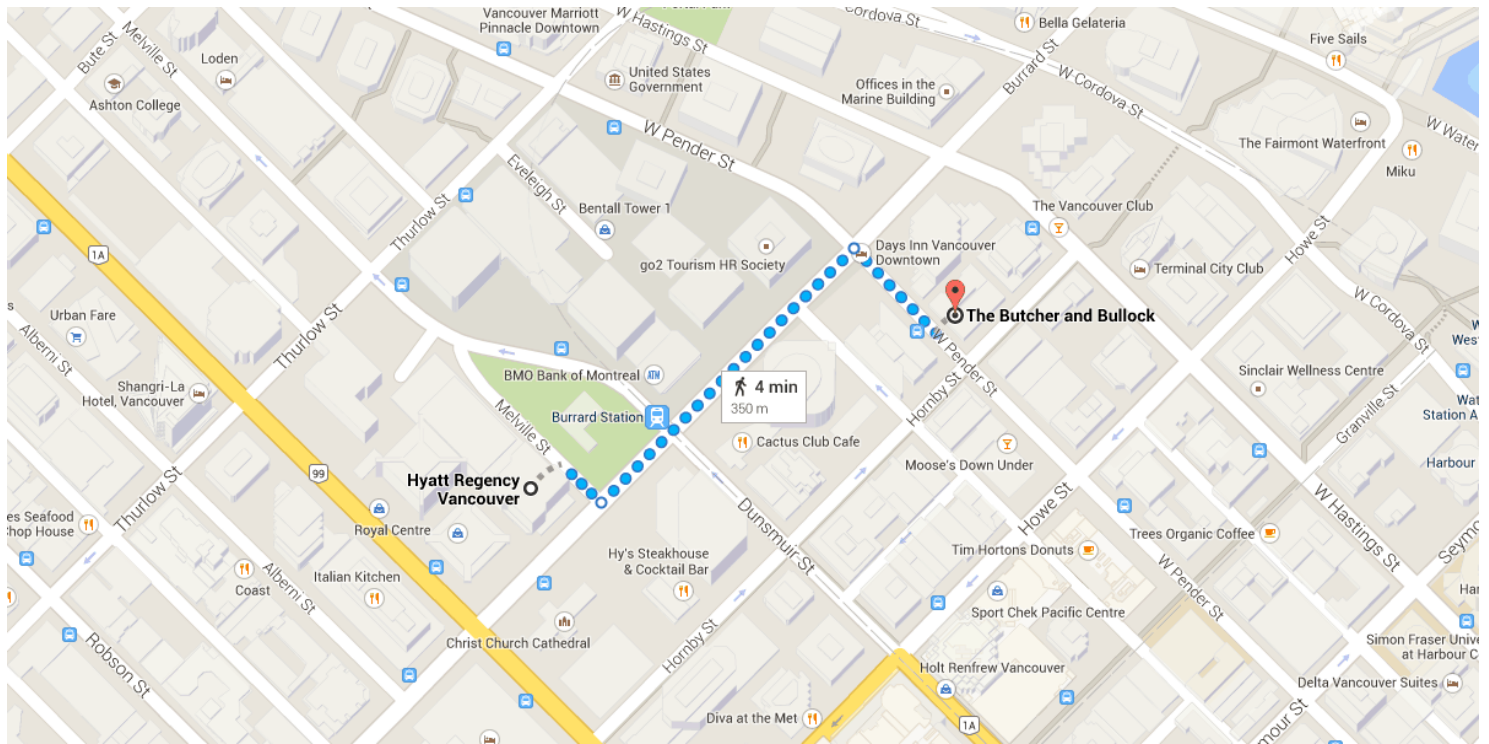

Directions from Hyatt Regency Vancouver to The Butcher and Bullock

○ Hyatt Regency Vancouver

655 Burrard Street, Vancouver, BC V6C 2R7, Canada

Use caution - may involve errors or sections not suited for walking

- 1. Head southeast on Melville St toward Burrard St

35 m

- 2. Turn left onto Burrard St

230 m

- 3. Turn right onto W Pender St

Destination will be on the left

74 m

○ The Butcher and Bullock

911 West Pender Street, Vancouver, BC V6J 1W9, Canada

These directions are for planning purposes only. You may find that construction projects, traffic, weather, or other events may cause conditions to differ from the map results, and you should plan your route accordingly. You must obey all signs or notices regarding your route.