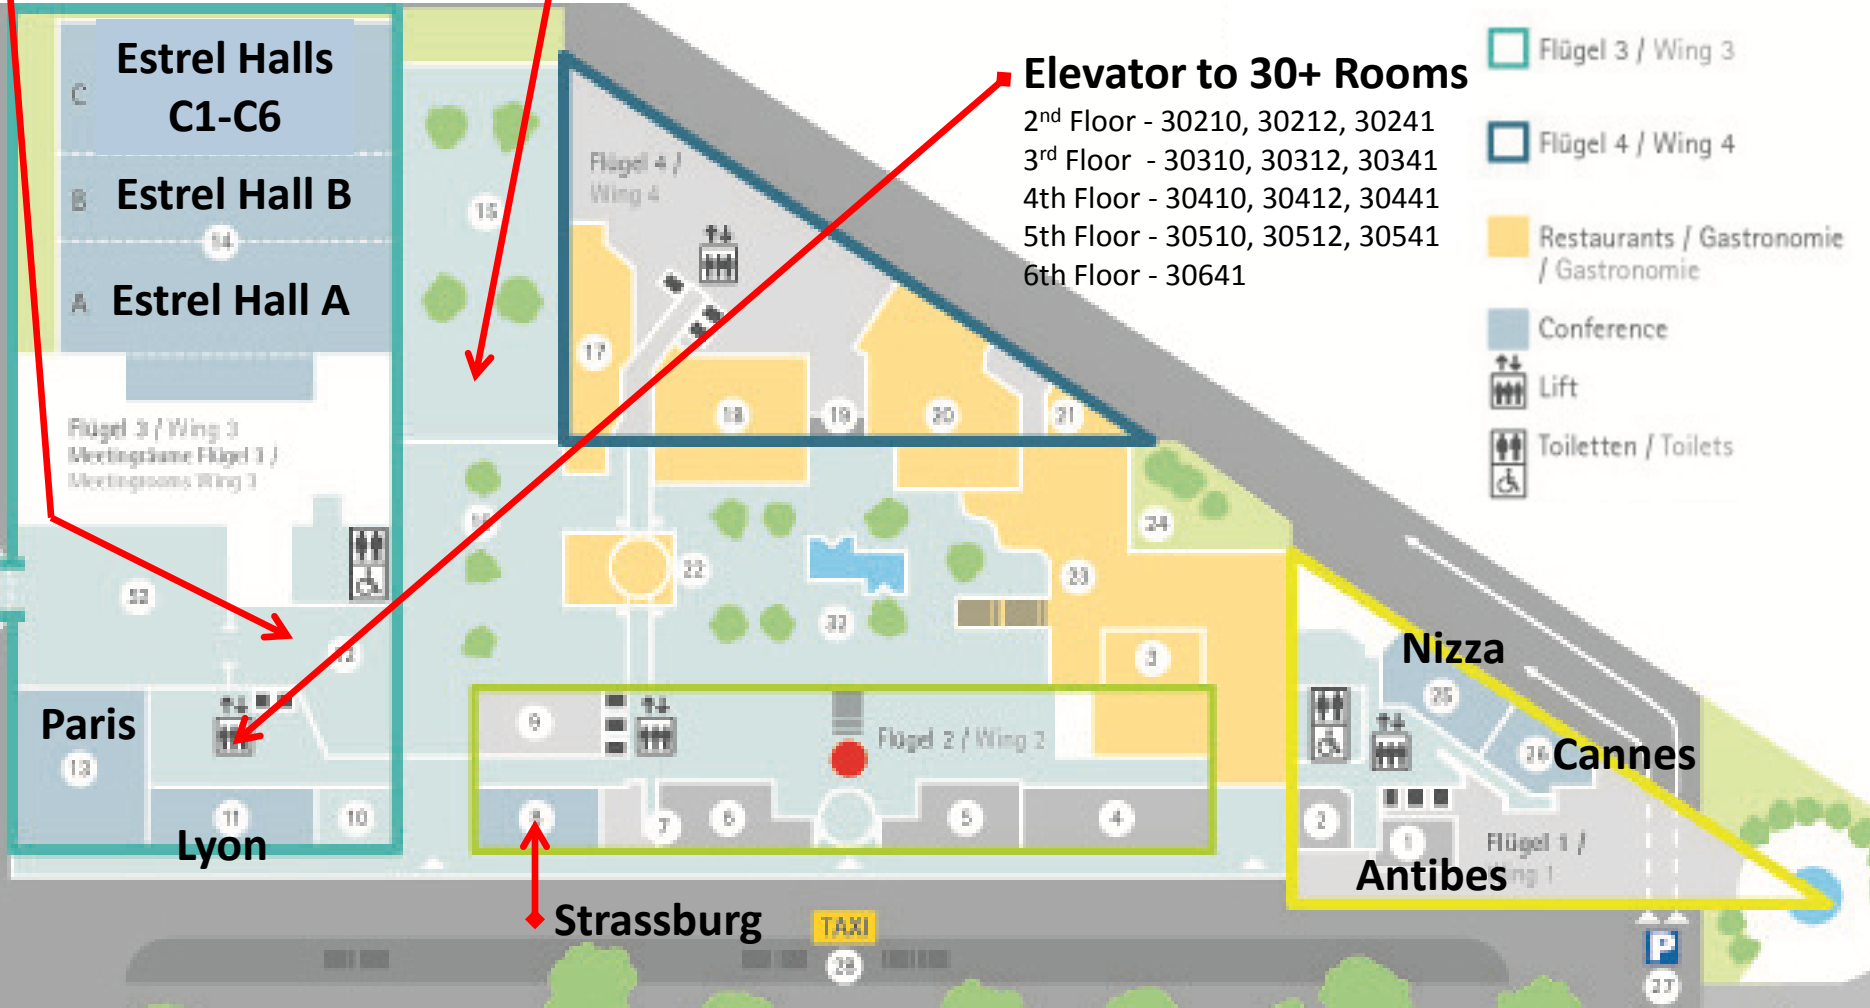

IEEE 802 MEETING MAP

Large Gallery: IEEE 802 Registration
Wired Café + Network Help Desk

Foyer Estrel Hall: Coffee Breaks + Lunch

Elevator to 30+ Rooms

2nd Floor - 30210, 30212, 30241
3rd Floor - 30310, 30312, 30341
4th Floor - 30410, 30412, 30441
5th Floor - 30510, 30512, 30541
6th Floor - 30641

Estrel Hotel

Flügel 1 / Wing 1

Flügel 2 / Wing 2

Flügel 3 / Wing 3

Flügel 4 / Wing 4

Restaurants / Gastronomie / Gastronomie

Conference

Lift

Toiletten / Toilets

Estrel Convention Center

IEEE 802 MEETING MAP

- Convention Hall
- Festival Center
- ▨ 1. Etage / First Floor
- ▨ 2. Etage / Second Floor

GESAMTÜBERSICHT GENERAL PLAN

Estrel Convention Center

- 27 Zufahrt Hotel-Tiefgarage / Entrance Underground Garage Hotel
- 28 Taxistand / Taxi Rank
- 29 Biergarten / Beer Garden
- 30 Bootsanleger / Boat Docks
- 31 Bahnhof / Train Station
- 32 Atrium
- 33 Rotunde / Rotunda (Übergang zum Festival- und Convention Center / Passage to Festival and Convention Center)