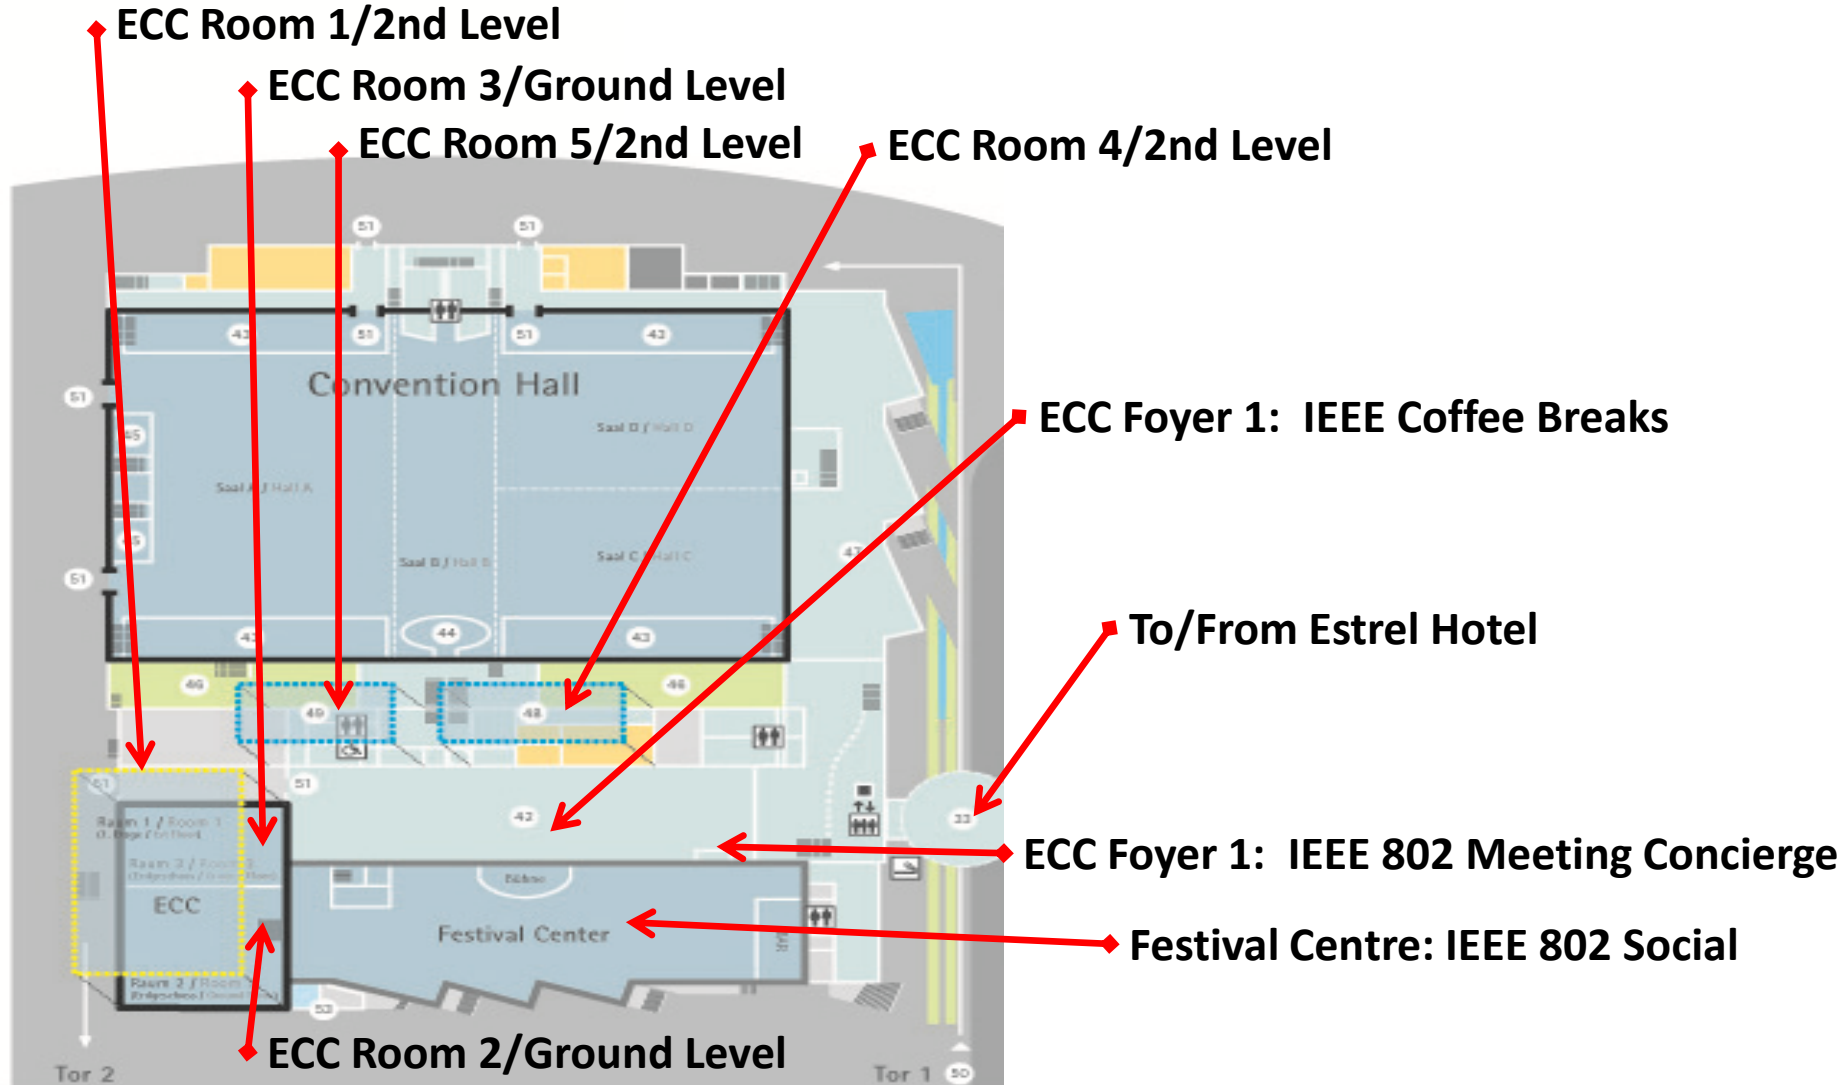

IEEE 802 MEETING MAP

Large Gallery: IEEE 802 Registration
Wired Café + Network Help Desk

Foyer Estrel Hall: Coffee Breaks + Lunch

Elevator to 30+ Rooms

2nd Floor - 30210, 30212, 30241
3rd Floor - 30310, 30312, 30341
4th Floor - 30410, 30412, 30441
5th Floor - 30510, 30512, 30541
6th Floor - 30641

Toiletten / Toilets

Estrel Convention Center

IEEE 802 MEETING MAP

- Convention Hall
- Festival Center
- ▨ 1. Etage / First Floor
- ▨ 2. Etage / Second Floor

GESAMTÜBERSICHT GENERAL PLAN

Estrel Convention Center

1. Etage / First Floor

2. Etage / Second Floor

- 40 Foyer 1
- 41 Galerie (1-4) / Gallery (1-4)
- 42 VIP Lounge (Galerie / Gallery)
- 43 Künstlergarderobe (mehrstöckig) / Artist Dressing Room (multistorey)
- 46 Innenhof (1+2) / Inner Courtyard (1+2)
- 47 Foyer 3
- 48 EDC - Raum 4 (2. Etage) / Room 4 (2nd Floor)
- 49 EDC - Raum 5 (1. Etage) / Room 5 (1st Floor)
- 50 Zufahrt / Entrance Estrel Convention Center
- 51 Zulieferzone / Delivery Zone Convention Center
- 52 Zugang Rotunde / Entrance Rotunda
- 53 Nebeneingang Räume 1-3 / Side entrances rooms 1-3

- 27 Zufahrt Hotel-Tiefgarage / Entrance Underground Garage Hotel
- 28 Taxistand / Taxi Rank
- 29 Biergarten / Beer Garden
- 30 Bootsanleger / Boat Docks
- 31 Bahnhof / Train Station
- 32 Atrium
- 33 Rotunde / Rotunda (Übergang zum Festival- und Convention Center / Passage to Festival and Convention Center)